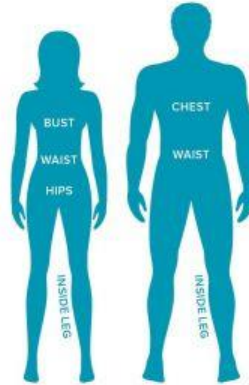

Healthcare Sizing & Measuring Guide

A garment that fits correctly ensures freedom of movement and comfort for the wearer.

Please follow our easy guide for a correct fitting uniform.

Bust/Chest - Measure over the fullest part, under the arms and straight across the back.

Waist - Measure around the natural waistline.

Hips - Measure around the fullest part of the lower body.

Inside leg - Measure from the crotch to the desired trouser length.

BEHRENS

Female Size Chart - Dress, Tunic & Trouser

Dress Size	6	8	10	12	14	16	18	20	22	24	26	28	30	32	34
Bust ins	31	32	34	36	38	40	42	44	46	48	50	52	54	56	58
Bust cm	79	81.5	86.5	91.5	96.5	101.5	106.5	111.5	116.5	121.5	126.5	131.5	136.5	141.5	146.5
Waist ins	25	26	28	30	32	34	36	38	40	42	44	46	48	50	52
Waist cm	63.5	66	71	76	81	86	91	96	101	106	111	116	121	126	132
Hips ins	34	35	37	39	41	43	45	47	49	51	53	55	57	59	61
Hips cm	86.5	89	94	99	104	109	114	119	124	129	134	139	144	149	154

Inside leg length - Short: 29" / Regular 31" / Tall: 33"

Unisex Reversible Scrub Suit - Tunic & Trouser

Tunic Size	XS	S	M	L	XL	2XL	3XL
Chest ins	30-32	34-36	38-40	42-44	46-48	50-52	54-56
Chest cm	76-81	86-91	96-102	106-112	116-122	127-132	137-142
Trouser Size	XS	S	M	L	XL	2XL	3XL
Waist ins	28-30	32-34	36-38	40-42	44-46	48-50	52-54
Waist cm	71-76	81-86	91-96	101-106	112-116	122-127	132-137